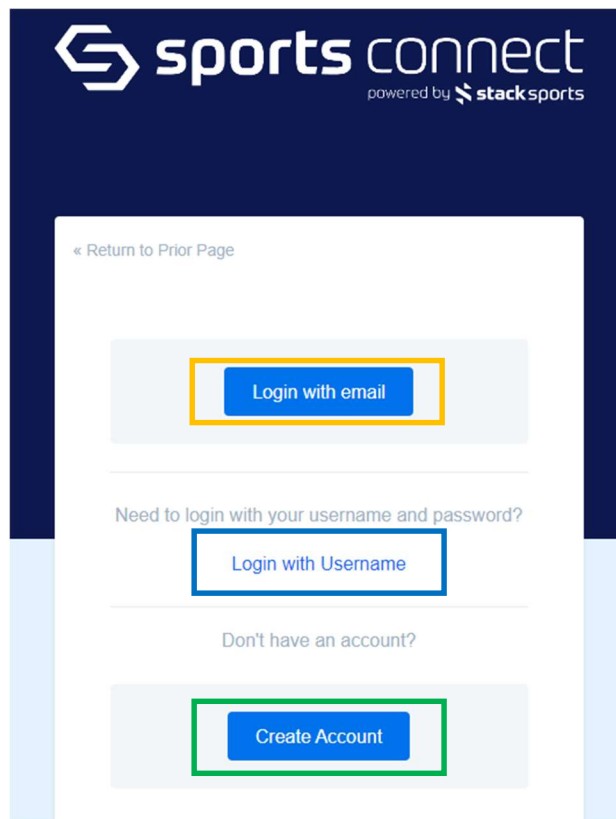

2. If you know your Username, click [Login with Username](#). Otherwise, [Login with email](#).
3. If you are a new user, click [Create Account](#) and follow the prompts.